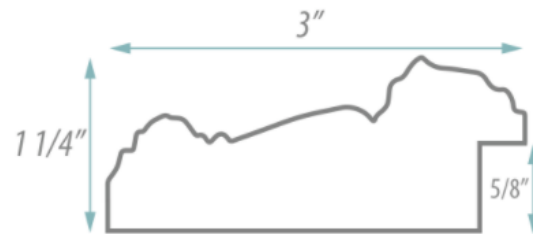

SPECIFICATION SHEET

FRAMED MIRROR

MODEL#: FM 79603-24X30

FRAMED MIRRORS COLLECTION

FEATURES:

- ONE 24X30" HIGH RESOLUTION SILVER PLATE GLASS MIRROR SIZE W/ DECORATIVE FRAME.
- "WALL HUGGER" HANGER FOR MOUNTING INCLUDED.
- STANDARD MOUNTING STYLE IS VERTICAL. FOR HORIZONTAL, PLEASE SPECIFY WHEN ORDERING.
- PACKED IN FOUR WALL (FOLDED DOUBLE WALL) CORRUGATION.
- STYLE: ORNATE
- COLOR: CREAM
- FINISH: RUSTIC

MIRROR FINISHES:

- FLAT POLISHED EDGE
- BEVELED EDGE

OVERALL SIZE DIMENSION: 30" WIDE X 36" HIGH X 1 1/4" DEEP